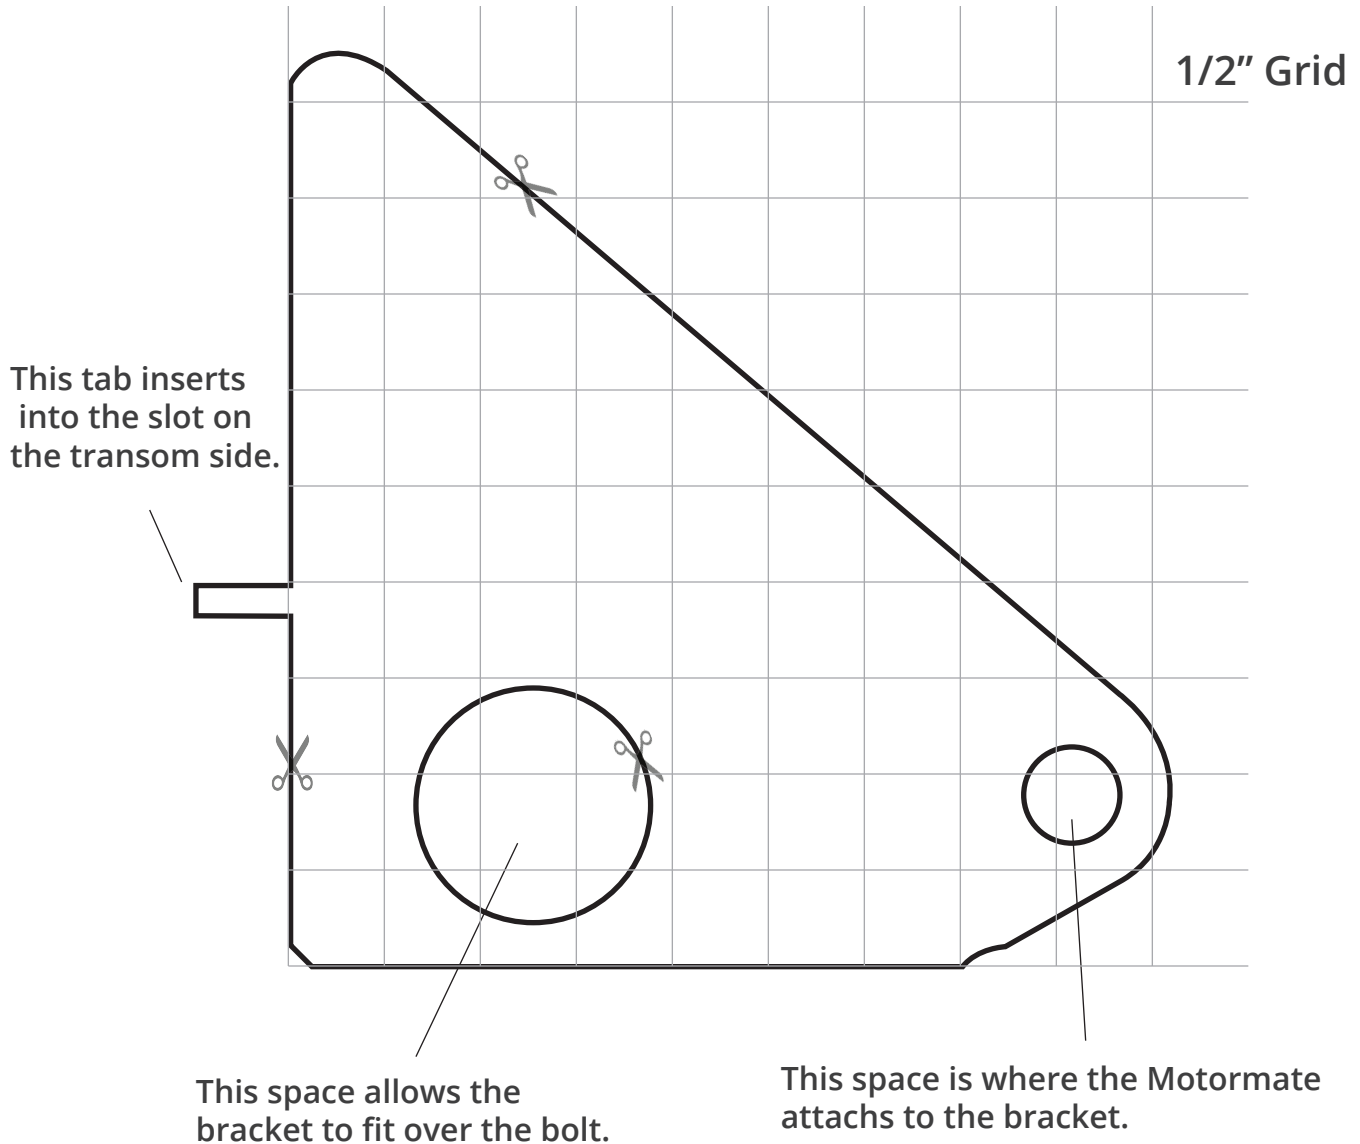

## Yamaha transom mounting bracket

Rev. 02 2/9/2016

Cut along the line to create a template of the MotorMate bracket for fitting purposes.  
To confirm this model bracket is the correct bracket to be used with the motor.  
Call MotorMate for assistance if necessary.