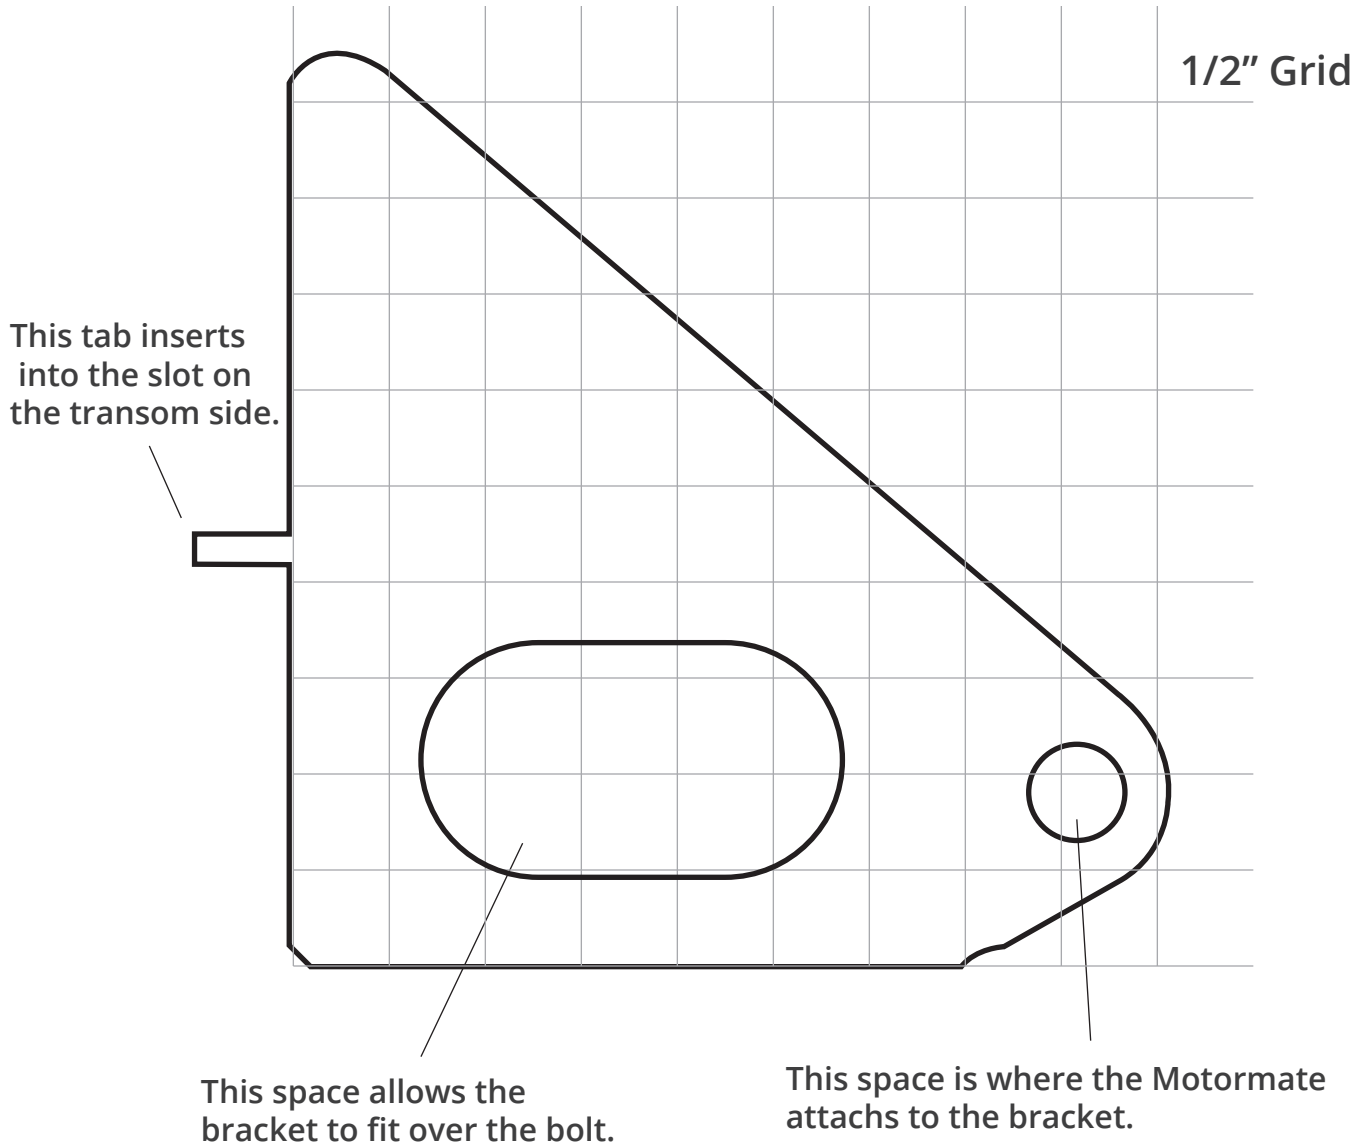

## Yamaha transom mounting bracket

Rev. 03 5/23/2016

Cut along the line to create a template of the MotorMate bracket for fitting purposes.  
To confirm this model bracket is the correct bracket to be used with the motor.  
Call MotorMate for assistance if necessary.